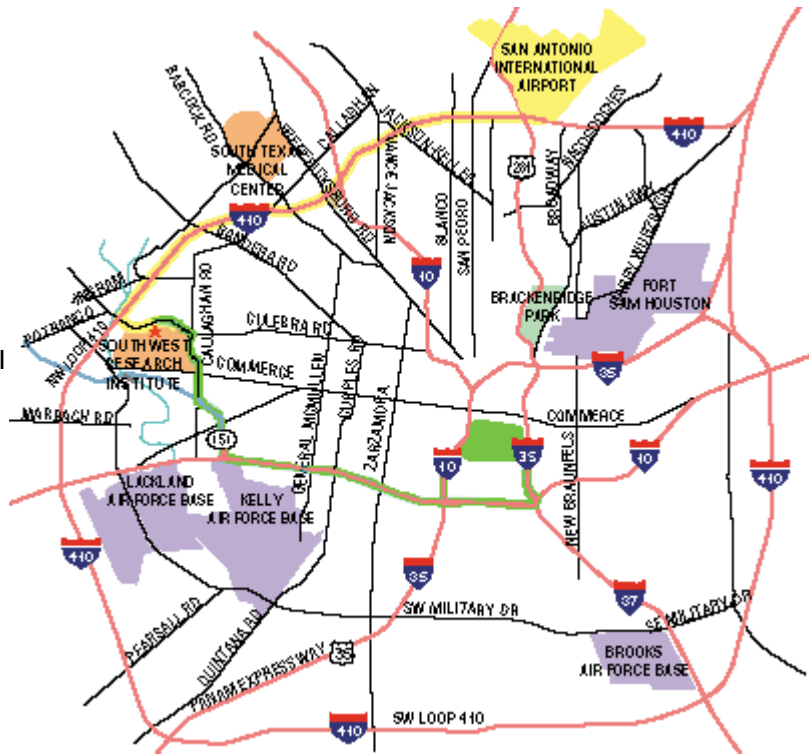

SwRI Main Offices, San Antonio, Texas

Map and Driving Directions

6220 Culebra Road
 P.O. Drawer 28510
 San Antonio, Texas 78228-0510

Phone: (210) 684-5111

From San Antonio International Airport:

Exit the airport and take Loop 410 West. Take the Culebra Road exit and turn left onto Culebra. After about one mile, turn right at the SwRI main gate. Proceed to the Administration Building, the first building on the left.

From Downtown San Antonio:

Take IH-10/35 South or IH-37 South to I-10 West; take Hwy 90 to Hwy 151. Take Hwy 151 N. Exit at Callaghan, turn right. At Culebra Rd., turn left. At first signal, about one-half mile, turn left at the SwRI main gate. Proceed to the Administration Building, the first building on the left.